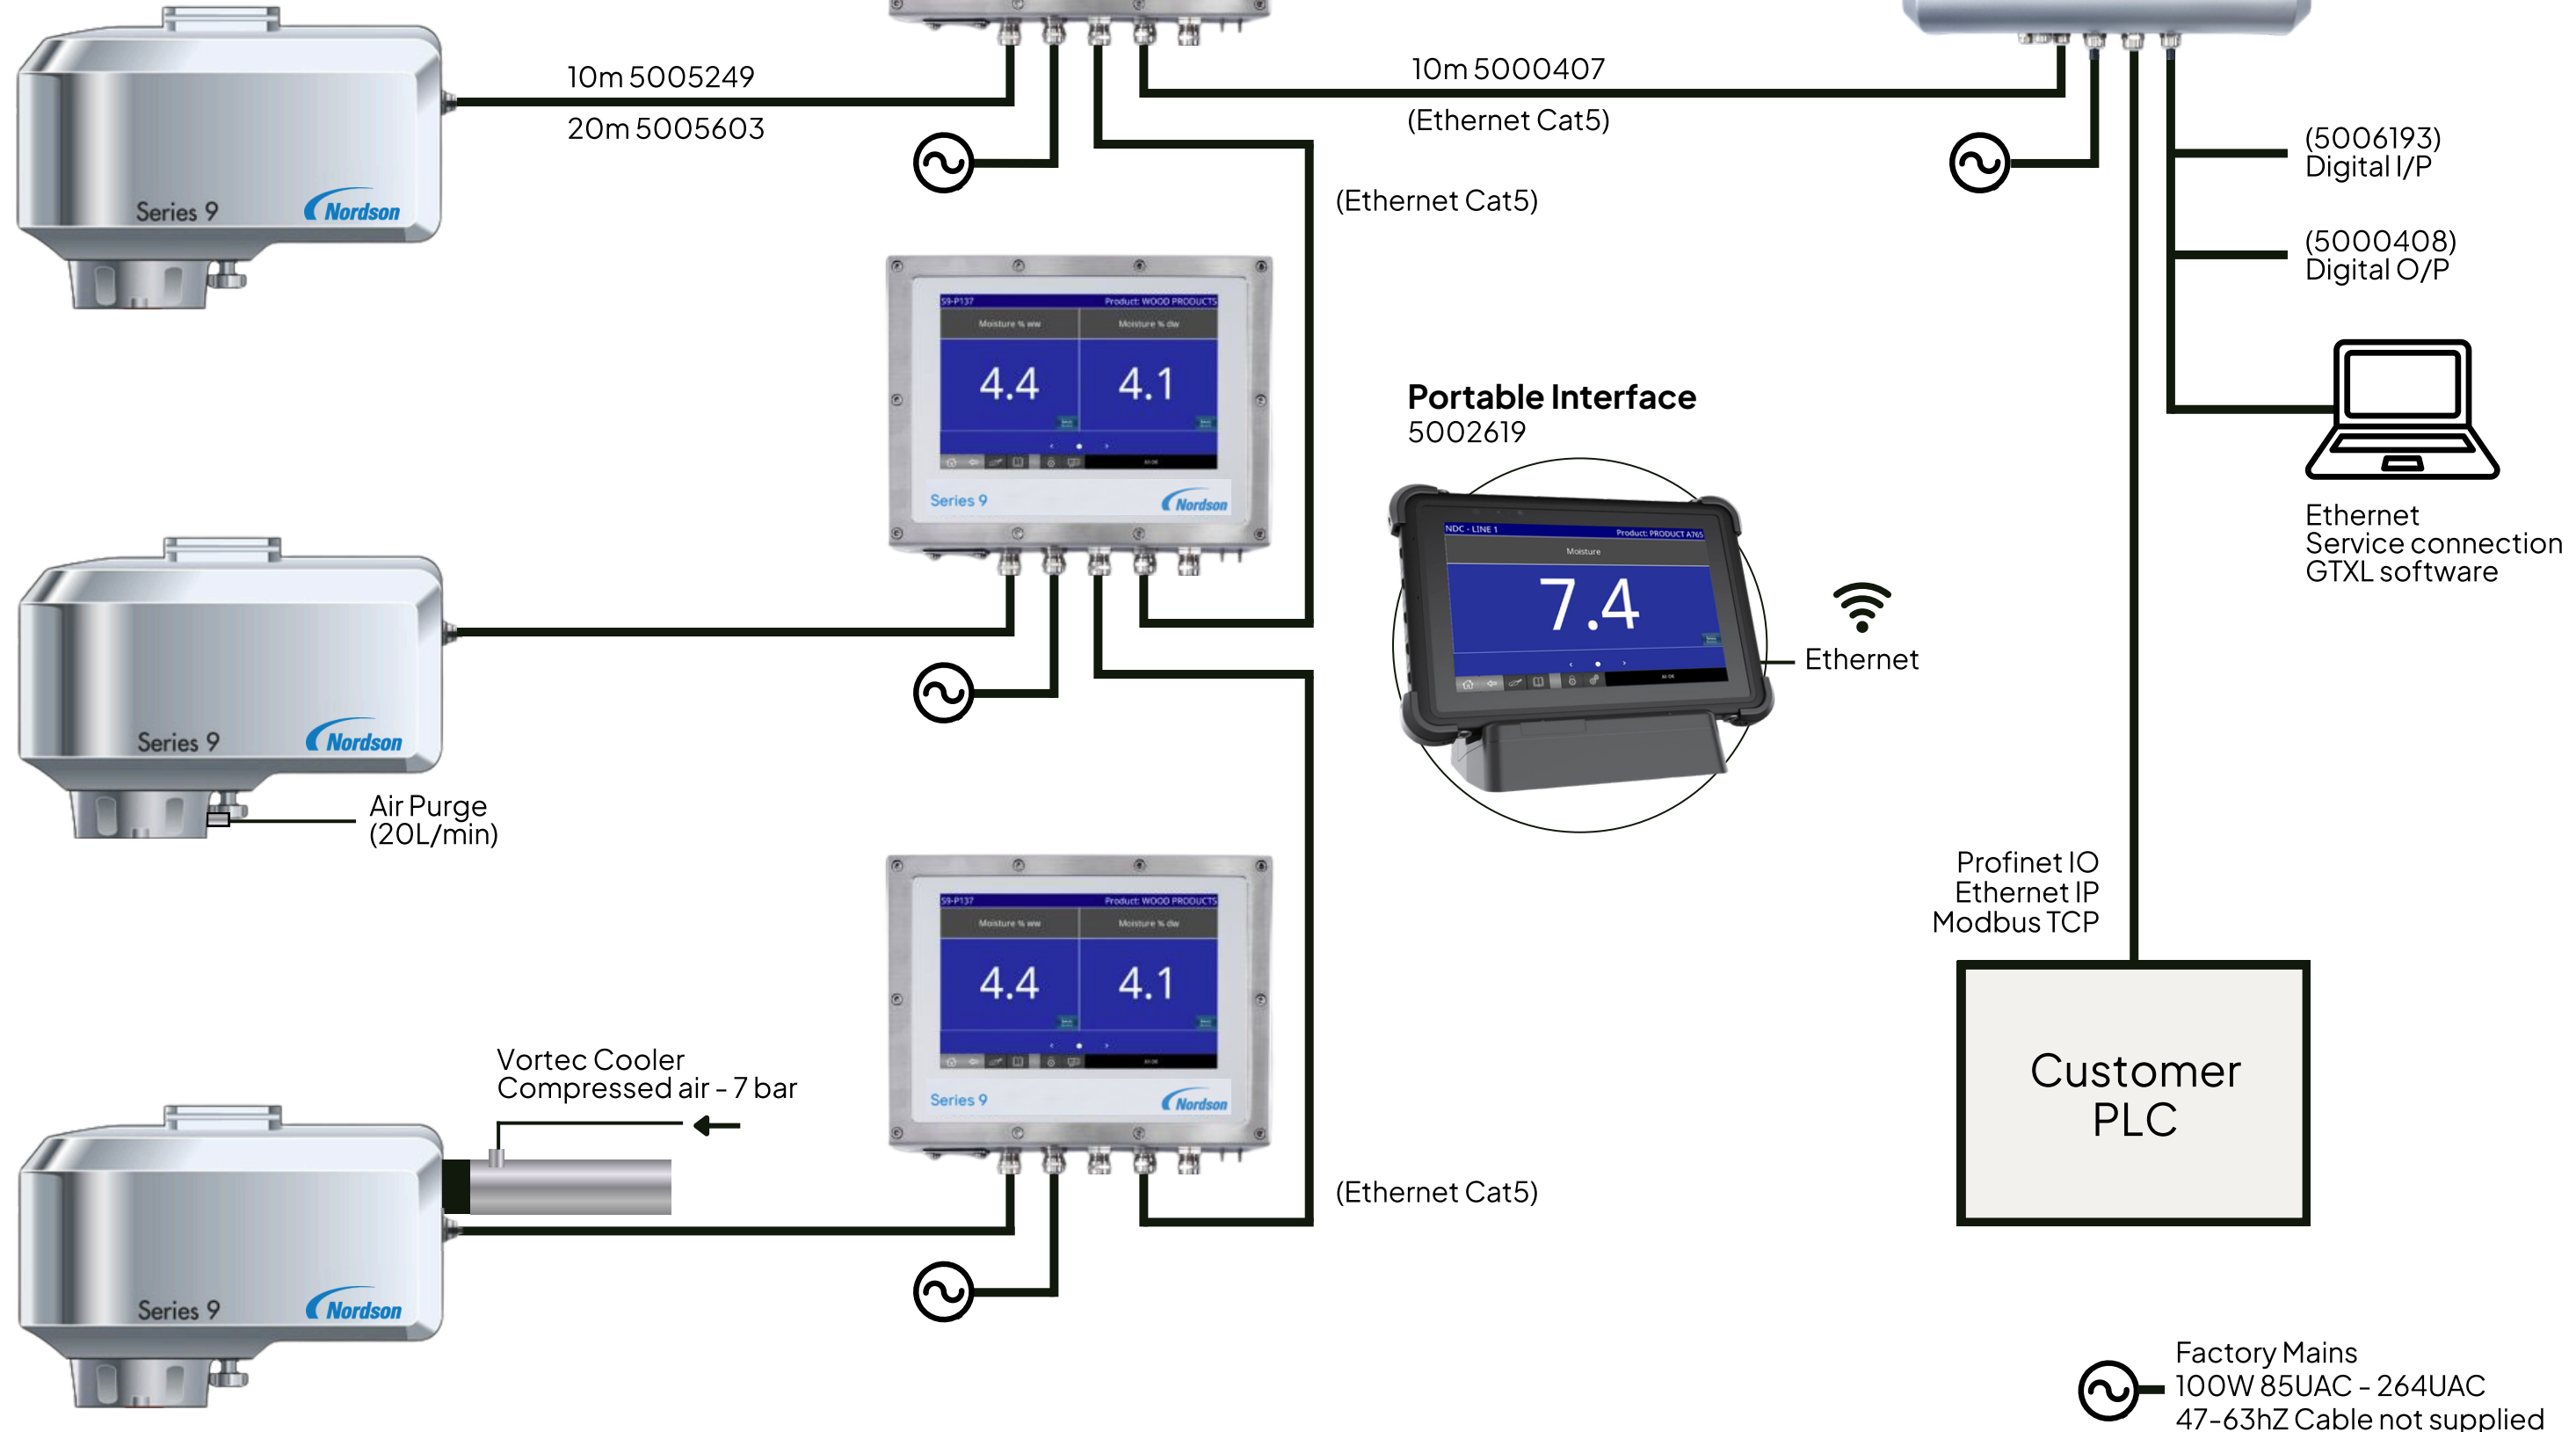

Series 9 Scalable Configuration

Network up to 16 gauges via a central Ethernet hub or daisy chain

Series 9 Scalable Configuration

Network up to 16 gauges via a central Ethernet hub or daisy chain